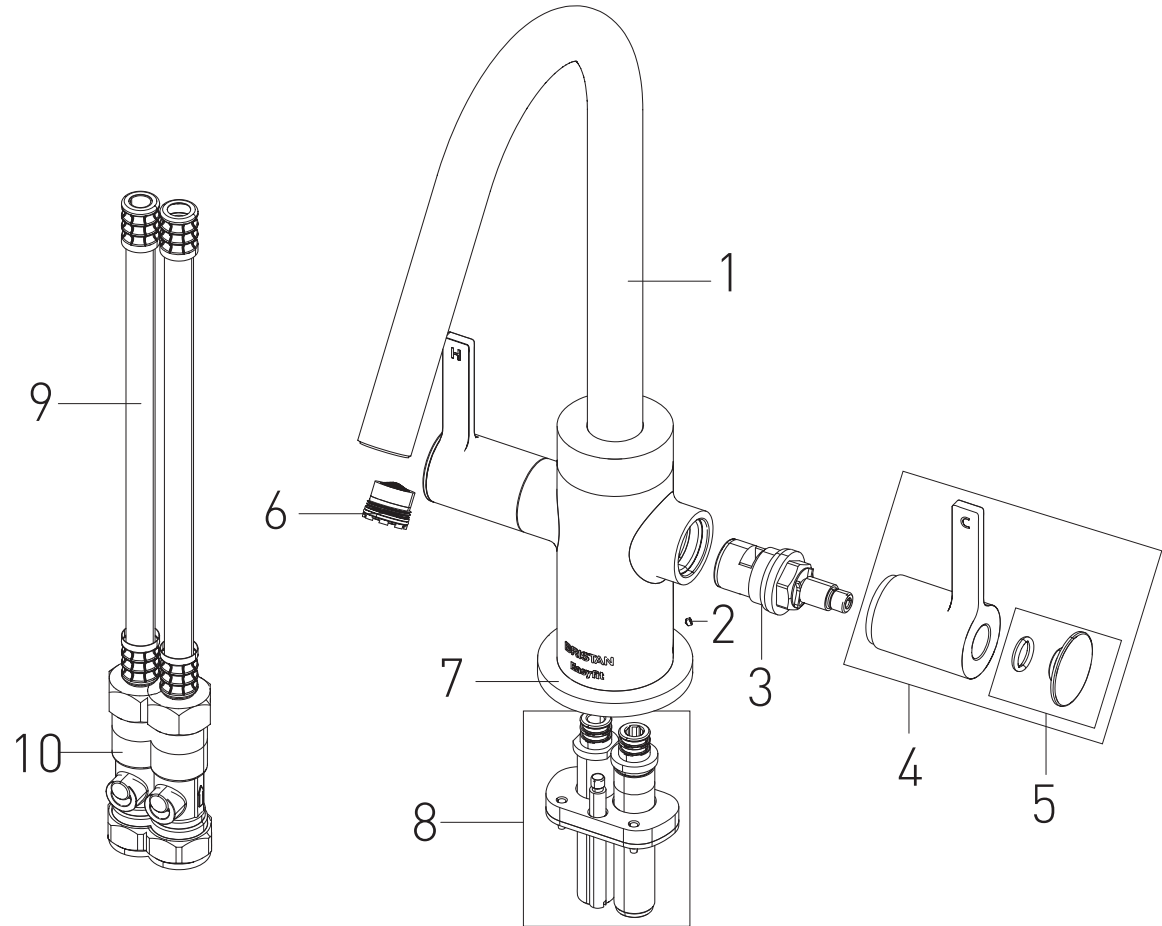

Product Code: CSH EFSNK C

Revision: D2

1	Spou Assembly
2	Grub Screw
3	Valve
4	Handle Assembly
5	Indice & Washer
6	Flow Straightener
7	Plinth
8	EasyFit Base
9	Flexible Tails
10	Isolation Valves